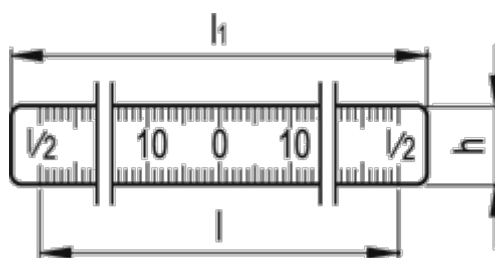

# Data Sheet

Article number: 20757300

Description: E+G Rulers  
GN 711-KUS 300-W-M

## Measures

---

g	= 2
h	= 11
l	= 300
l1	= 308
Material thickness	= 0.3